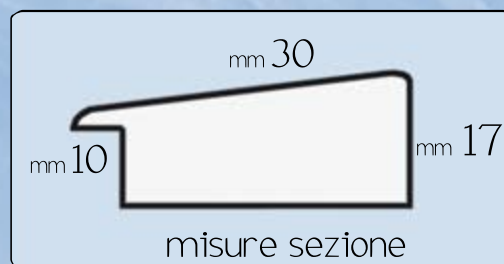

Anilina Max

PORTAFOTO

MISURE	CONF.
10x15	12 pz
13x18	"
15x20	"
18x24	"

CORNICI DA PARETE

MISURE	CONF.
10x15	12 pz
13x18	"
15x20	"
18x24	"
20x25	"
20x30	"
21x29,7	"
24x30	"
25x35	"
28x35	"
29,7x42	"
30x30	"
30x40	"
30x45	"
35x45	"
35x50	6 pz
40x50	"
40x60	"
50x60	"
50x70	"
60x80	"
70x100	"

SPECCHIERE

MISURE	CONF.
35x50	6 pz
45x80	"
50x70	"
30x110	"
30x120	"
40x120	"
60x90	"
50x140	"