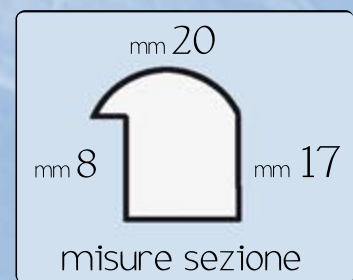

SPECCHIERE

MISURE	CONF.
35x50	6 pz
45x80	"
50x70	"
30x110	"
30x120	"
40x120	"